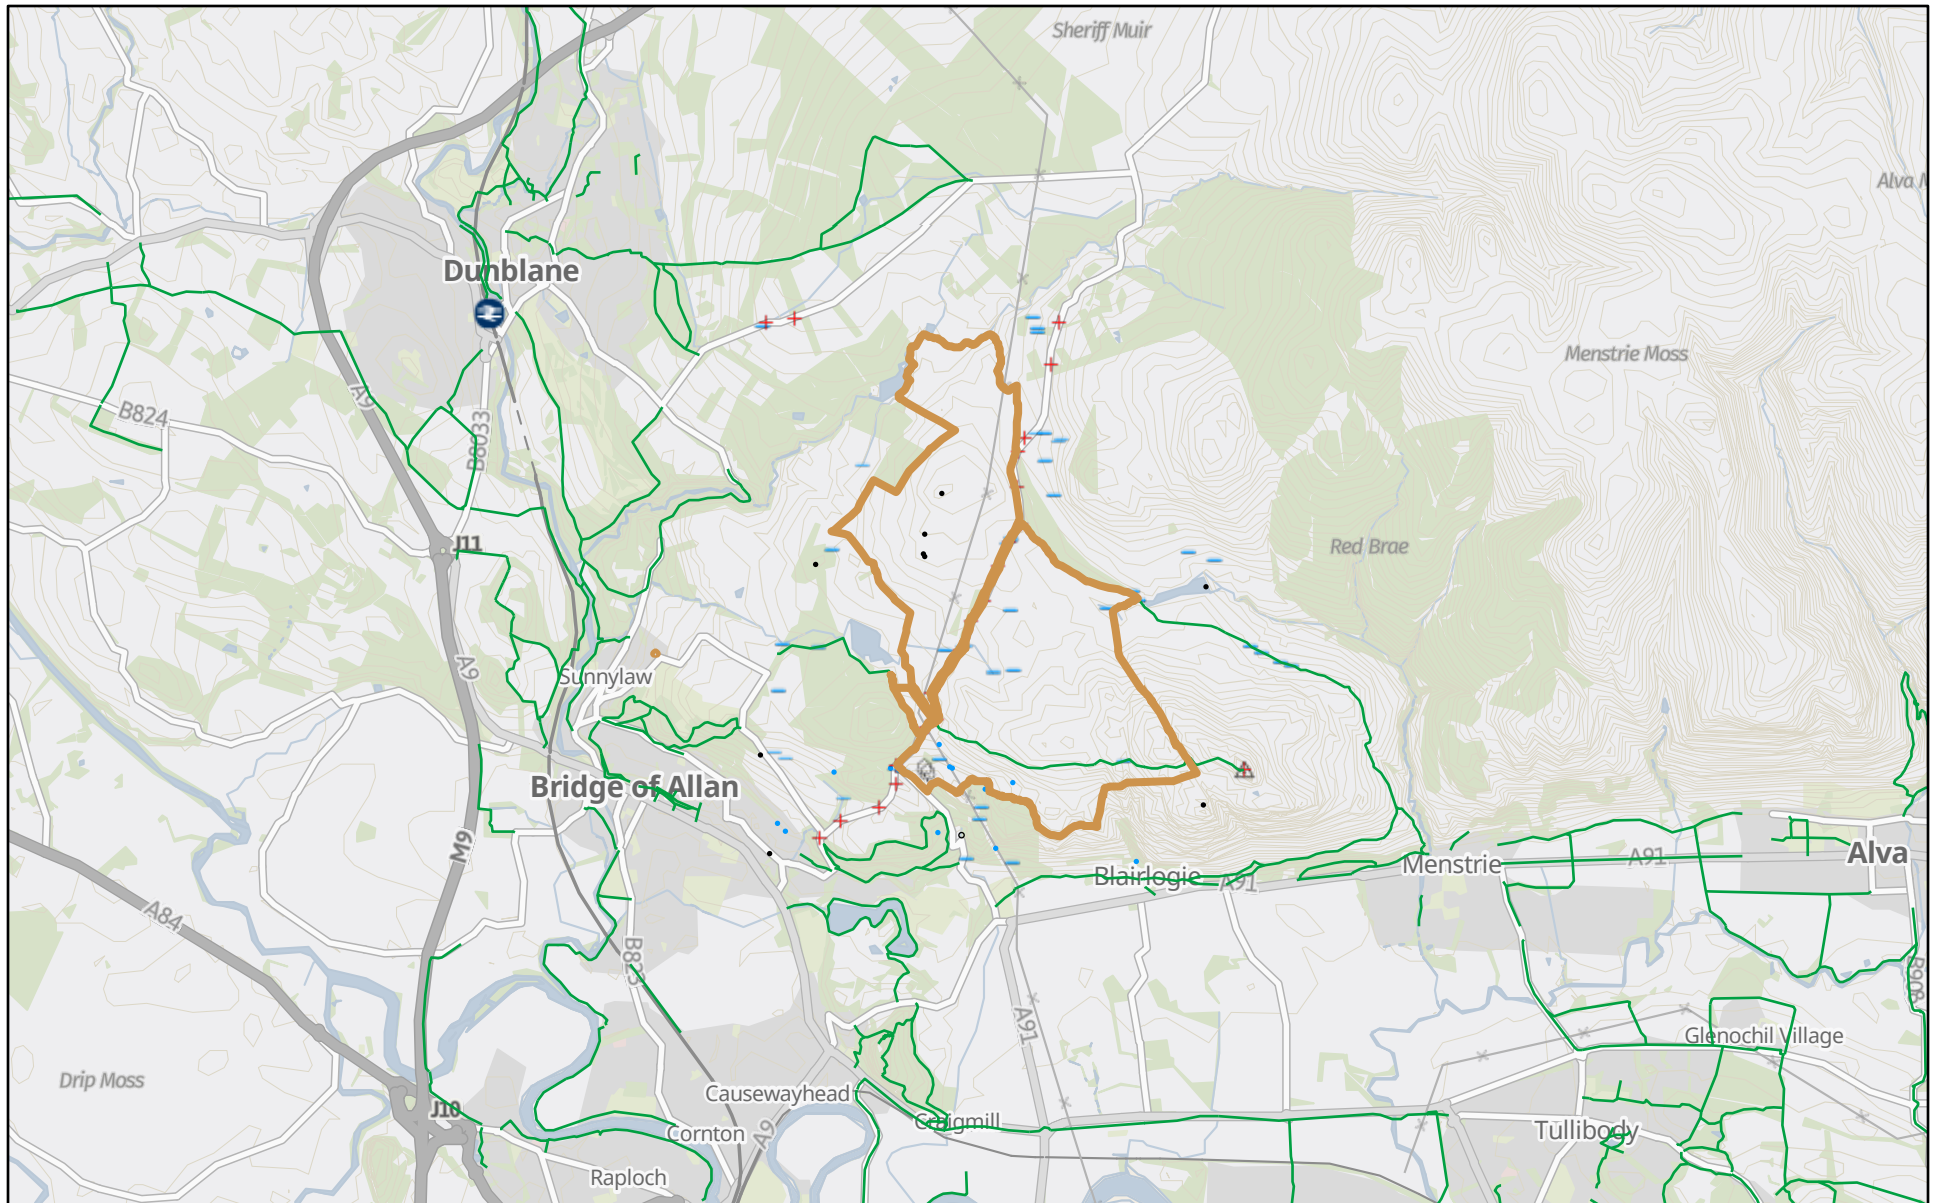

Drumbrae Woodland Creation and Habitat Management Area

3/31/2023

1:54,832

Contains OS data © Crown Copyright and database right 2022
Contains data from OS Zoomstack