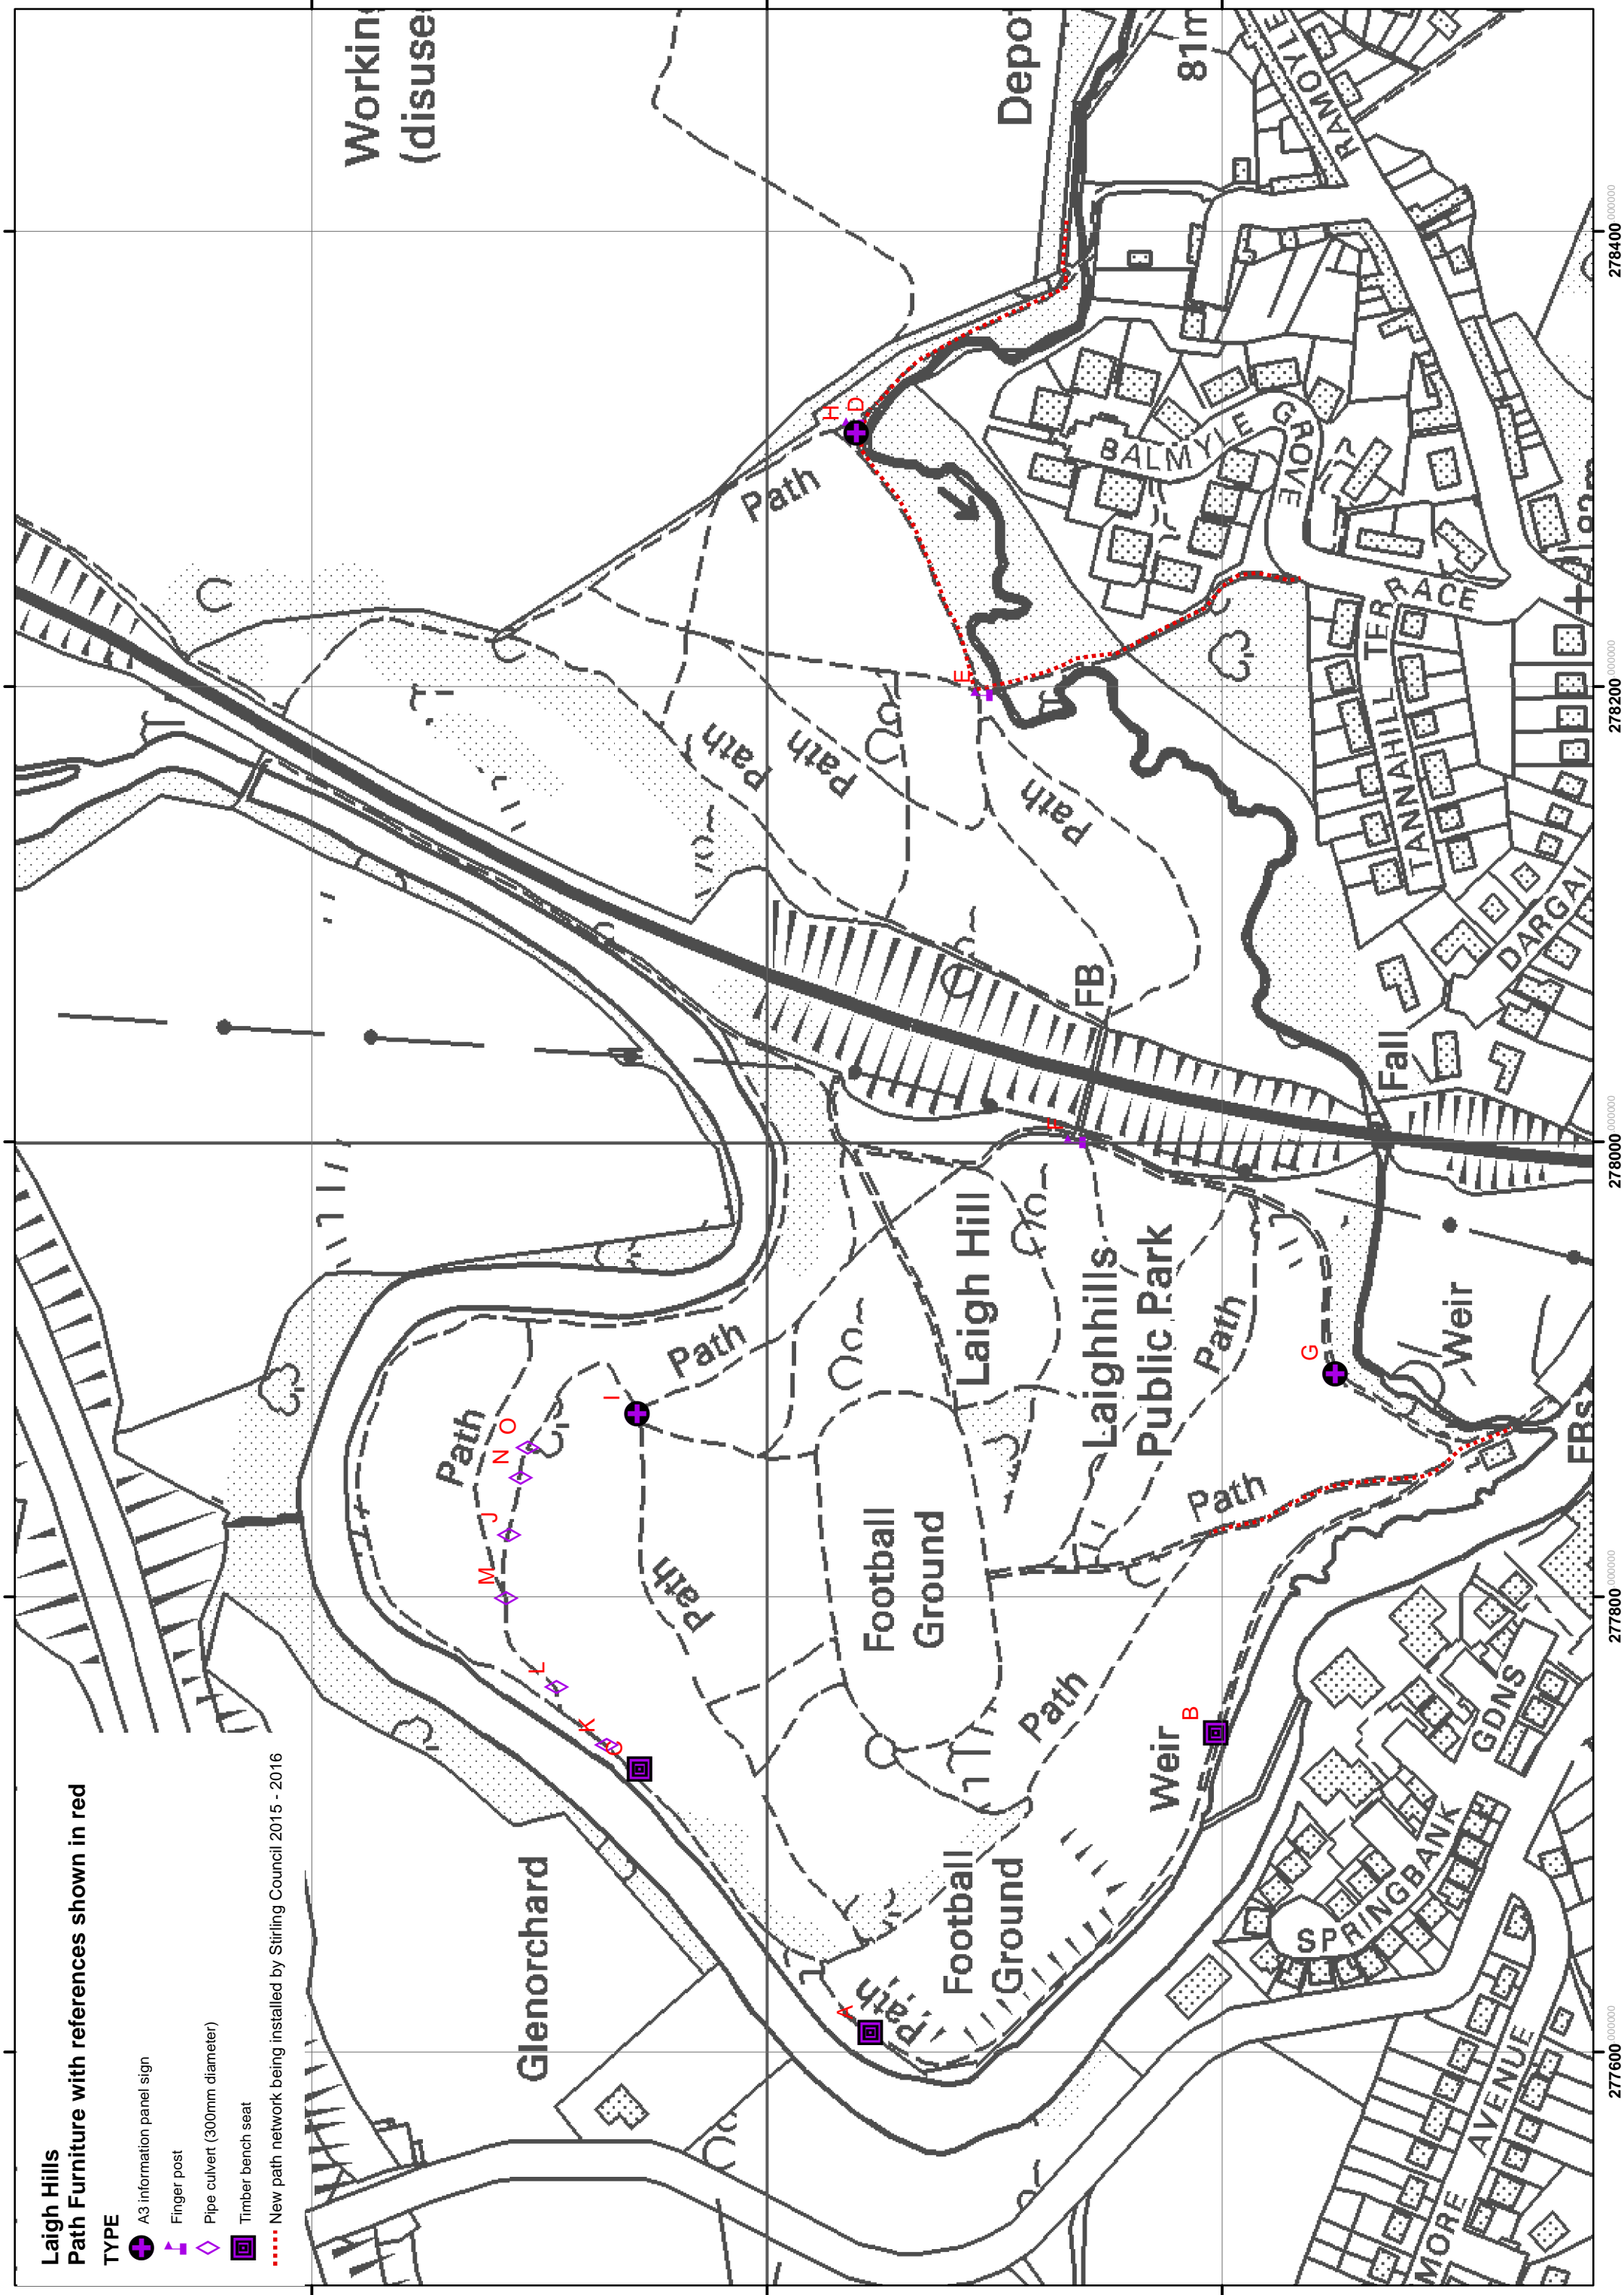

Laigh Hills
Path Furniture with references shown in red

- TYPE**
-  A3 information panel sign
 -  Finger post
 -  Pipe culvert (300mm diameter)
 -  Timber bench seat
 -  New path network being installed by Stirling Council 2015 - 2016

278400 000000 278200 000000 278000 000000 277800 000000 277600 000000

702200 000000 702000 000000 701800 000000 701600 000000