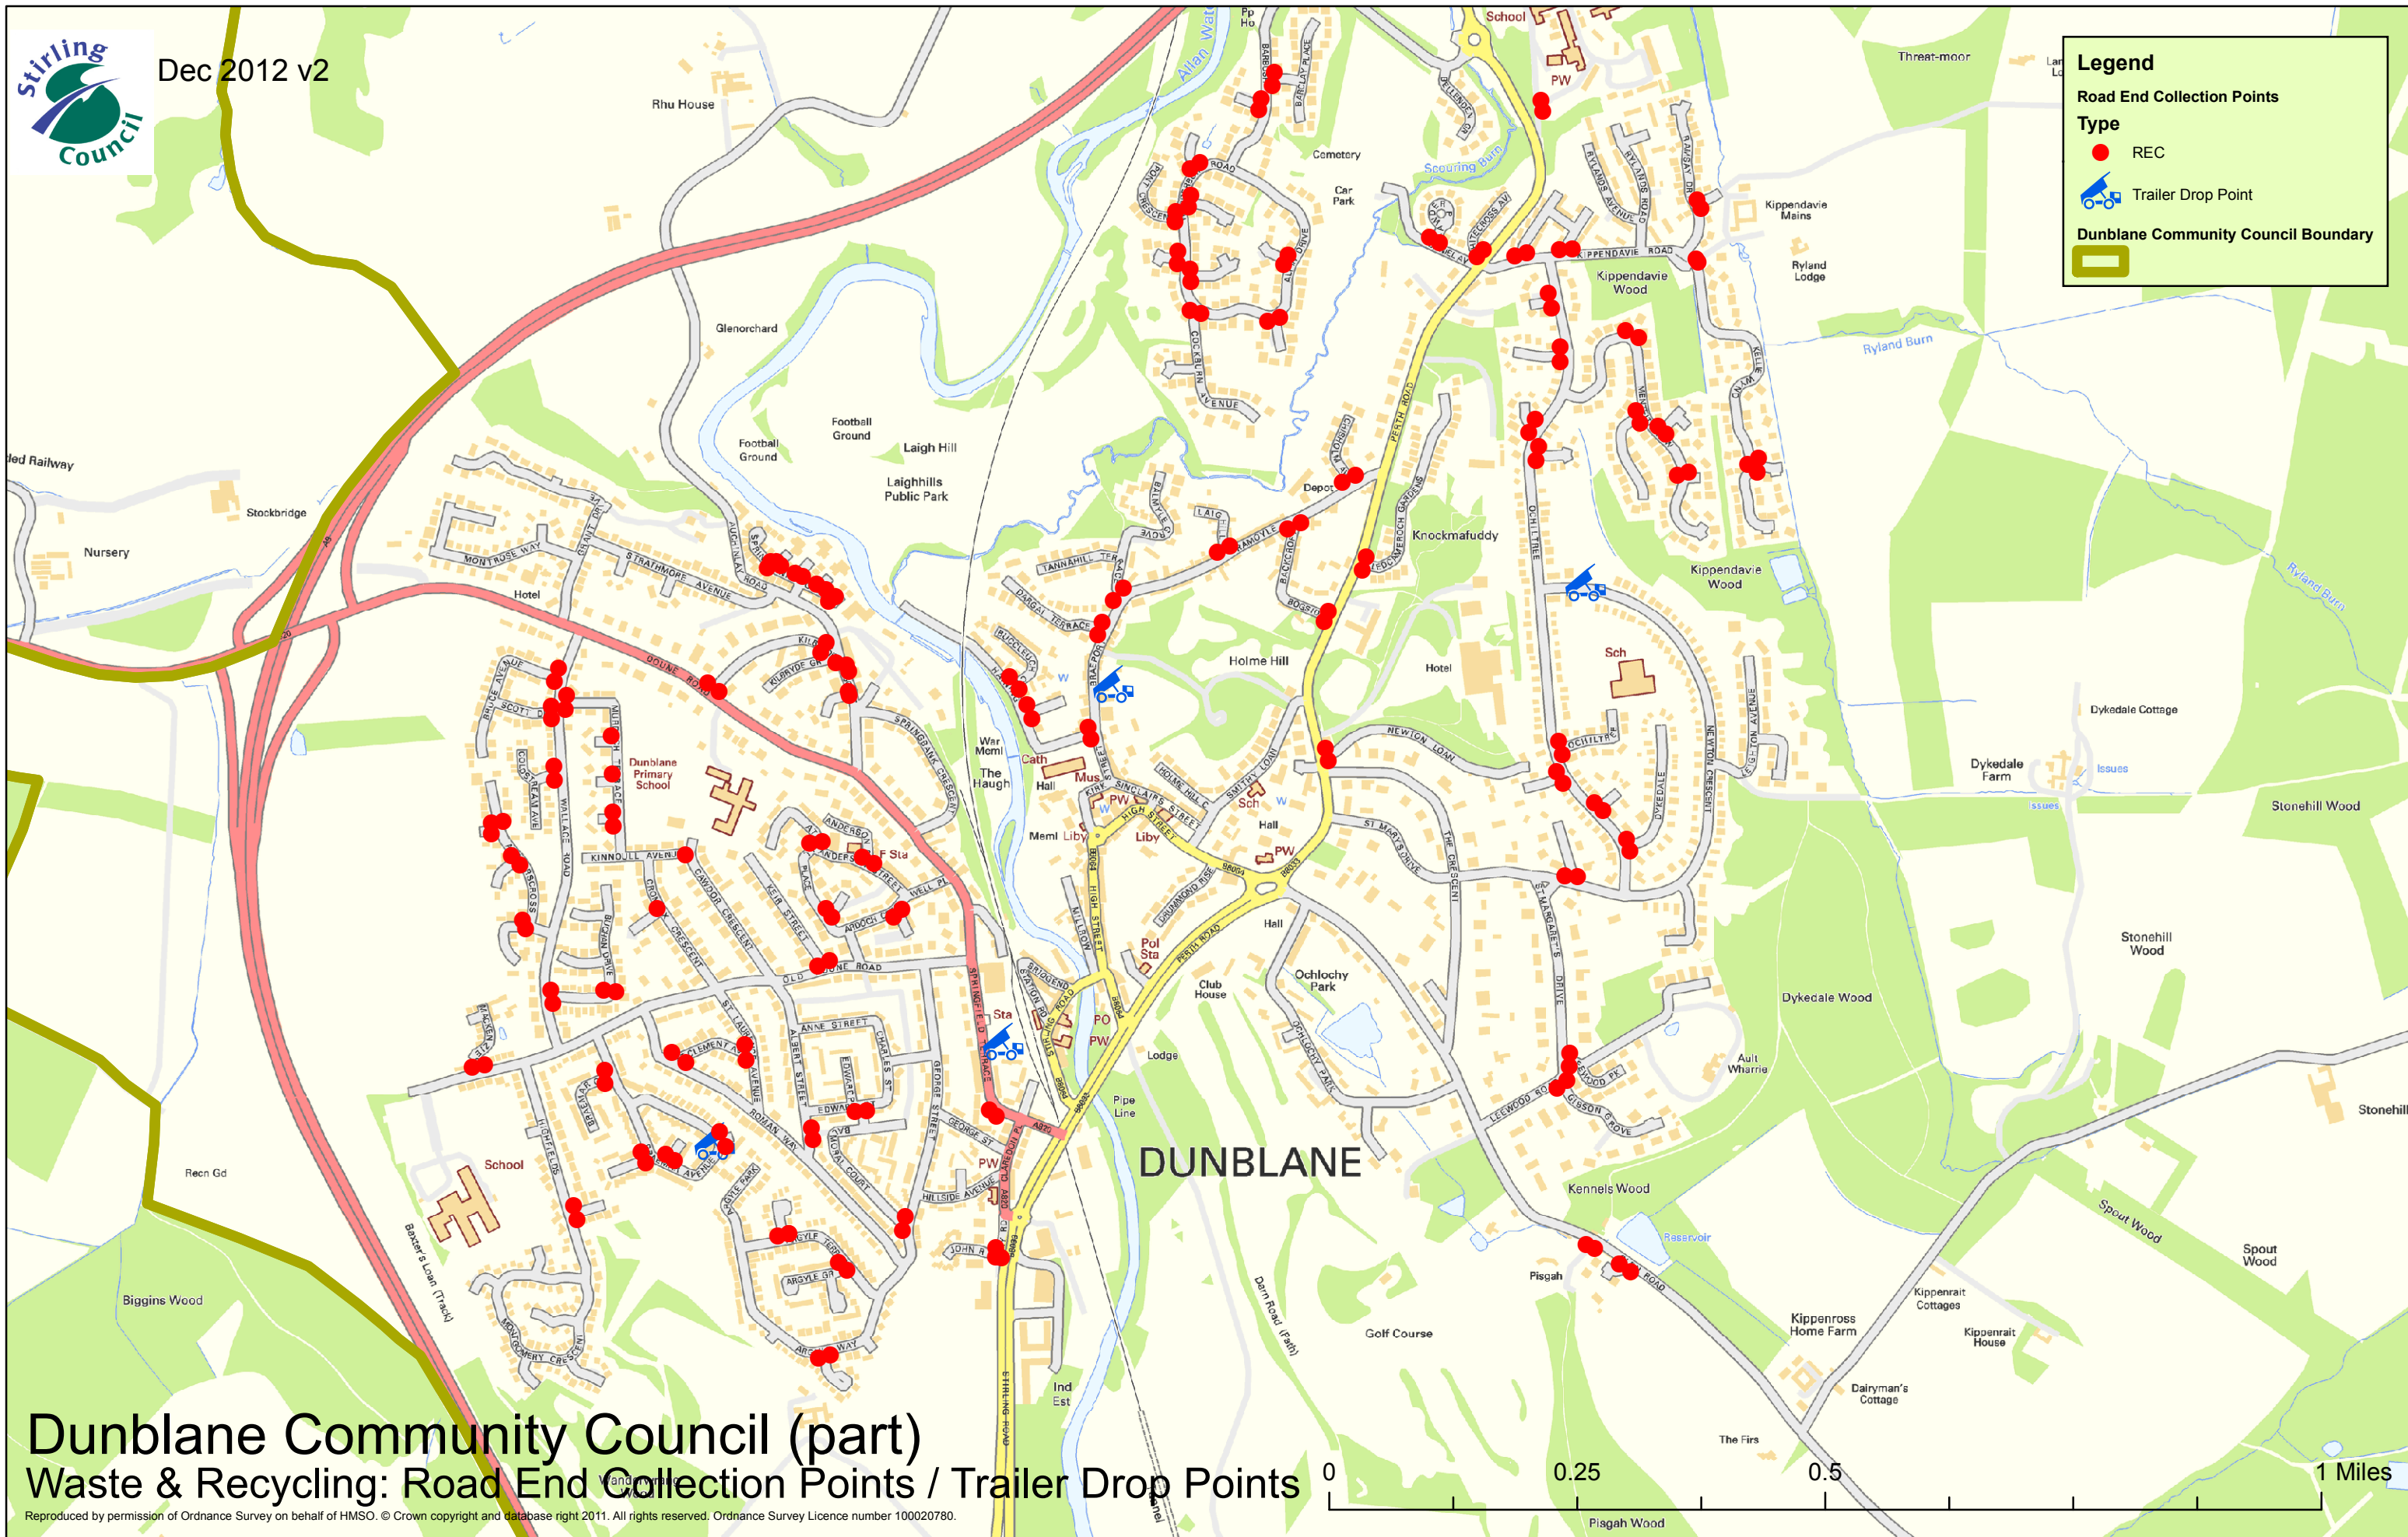

Dec 2012 v2

Legend

Road End Collection Points Type

- REC
- 🚛 Trailer Drop Point

Dunblane Community Council Boundary

Dunblane Community Council (part)

Waste & Recycling: Road End Collection Points / Trailer Drop Points

Reproduced by permission of Ordnance Survey on behalf of HMSO. © Crown copyright and database right 2011. All rights reserved. Ordnance Survey Licence number 100020780.