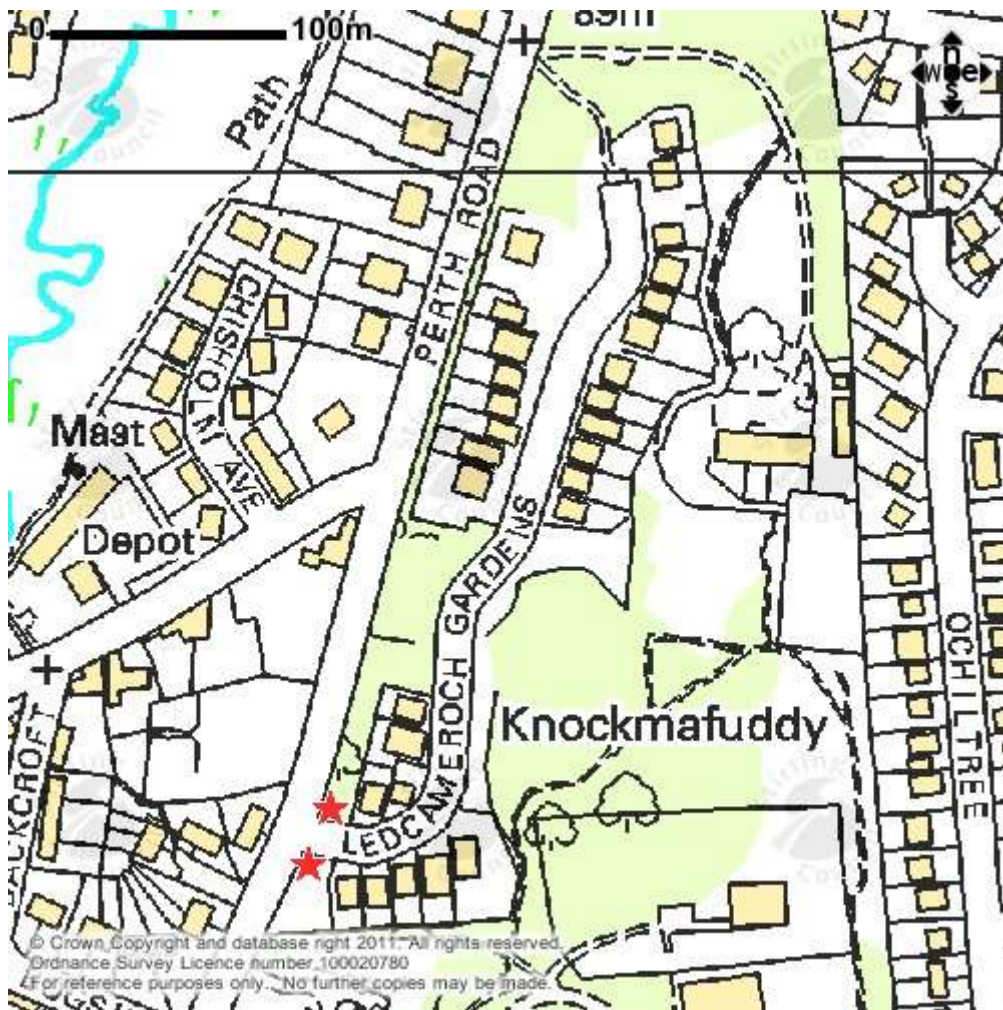

ANCHORSCROSS

ANDERSON COURT, ARDOCH CRESCENT, ATHOLL PLACE & ATHOLL COURT

ARGYLE GROVE, ARGYLE WAY AND ARGYLE TERRACE

BACKCROFT/BOGSIDE

BRAEMAR GROVE, BRAEMAR PARK & BRAEMAR AVENUE

BALMORAL COURT

BARCLAY PLACE & INGRAM DRIVE

BRUCE AVENUE, SCOTT DRIVE & COLDSTREAM AVENUE

BUCHAN DRIVE

DERMOCH DRIVE, KINNOULL AVENUE & CAWDOR CRESCENT

CHISHOLM AVENUE

**ALPIN DRIVE/WEDDERBURN ROAD CUL DE SACS (ALPIN DRIVE,
COCKBURN AVENUE, MORRISON PLACE, DOUGAL COURT, GRAHAM
AVENUE, PONT CRESCENT, HEPBURN COURT**

KIPPENDAVIE MAINS

LAWDER PLACE & WHITECROSS AVENUE

VICTORIA GREEN

LEDCAMEROCH GARDENS

MACKENZIE COURT

MENTEITH VIEW

MURDOCH TERRACE

NEWTON LOAN