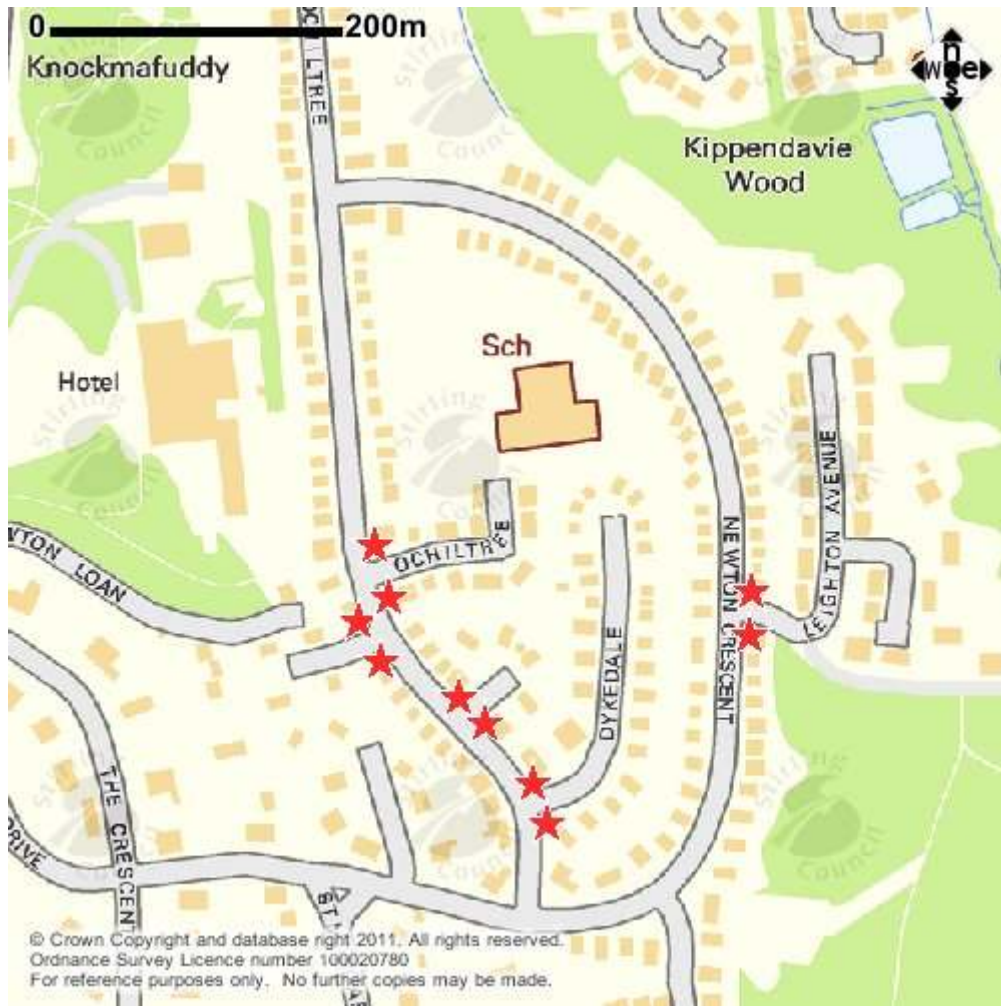

ANCHORSCROSS

ANDERSON COURT, ARDOCH CRESCENT, ATHOLL PLACE & ATHOLL COURT

ARGYLE GROVE, ARGYLE WAY AND ARGYLE TERRACE

BACKCROFT/BOGSIDE

BRAEMAR GROVE, BRAEMAR PARK & BRAEMAR AVENUE

BALMORAL COURT

BARCLAY PLACE & INGRAM DRIVE

BRUCE AVENUE, SCOTT DRIVE & COLDSTREAM AVENUE

BUCHAN DRIVE

DERMOCH DRIVE, KINNOULL AVENUE & CAWDOR CRESCENT

CHISHOLM AVENUE

**ALPIN DRIVE/WEDDERBURN ROAD CUL DE SACS (ALPIN DRIVE,
COCKBURN AVENUE, MORRISON PLACE, DOUGAL COURT, GRAHAM
AVENUE, PONT CRESCENT, HEPBURN COURT**

LAIGHILL, BALMYLE GROVE, TANNAHILL TERRACE, DARGAI TERRACE, BUCCLEUCH COURT, HAINING & BISHOPS GARDENS

OCHILTREE (CUL DE SACS), OCHILTREE COURT, DYKEDALE, LEIGHTON AVENUE & LEIGHTON COURT

GLEN ROAD

ARDNABLANE, LEWOOD PARK & GIBSON GROVE

DRUMCASTLE COURT, JOHN R GRAY ROAD & GLENALLAN COURT

BOE COURT

HIGHFIELDS

KEIR STREET

KELLIE WYND (TOP OF)/ROBERTSON AVENUE

KILBRYDE CRESCENT, KILBRYDE GROVE & KILBRIDE COURT

KIPPENDAVIE AVENUE, LANDRICK TERRACE & LANDRICK AVENUE