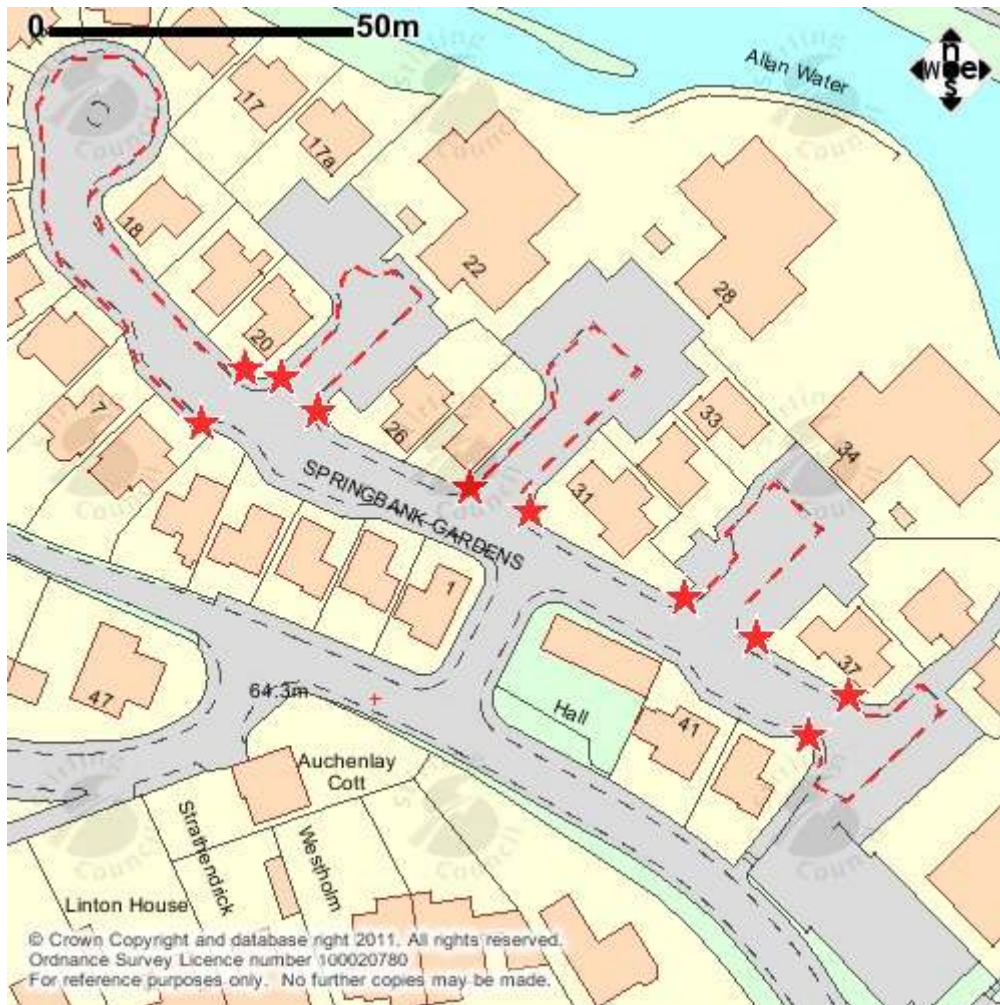

SPRINGBANK GARDENS