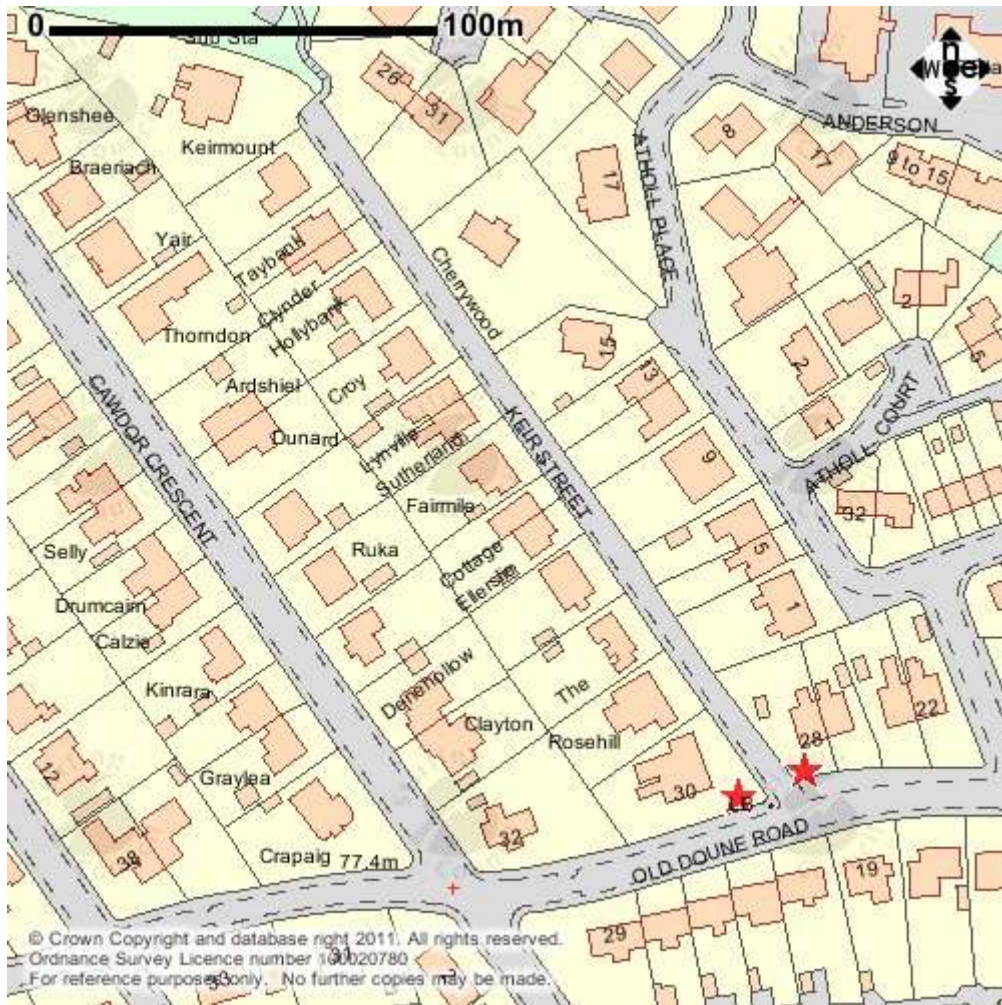

ANCHORSCROSS

ANDERSON COURT, ARDOCH CRESCENT, ATHOLL PLACE & ATHOLL COURT

ARGYLE GROVE, ARGYLE WAY AND ARGYLE TERRACE

BACKCROFT/BOGSIDE

BRAEMAR GROVE, BRAEMAR PARK & BRAEMAR AVENUE

BALMORAL COURT

BARCLAY PLACE & INGRAM DRIVE

BRUCE AVENUE, SCOTT DRIVE & COLDSTREAM AVENUE

BUCHAN DRIVE

DERMOCH DRIVE, KINNOULL AVENUE & CAWDOR CRESCENT

CHISHOLM AVENUE

**ALPIN DRIVE/WEDDERBURN ROAD CUL DE SACS (ALPIN DRIVE,
COCKBURN AVENUE, MORRISON PLACE, DOUGAL COURT, GRAHAM
AVENUE, PONT CRESCENT, HEPBURN COURT**

DRUMCASTLE COURT, JOHN R GRAY ROAD & GLENALLAN COURT

BOE COURT

HIGHFIELDS

KEIR STREET

KELLIE WYND (TOP OF)/ROBERTSON AVENUE

KILBRYDE CRESCENT, KILBRYDE GROVE & KILBRIDE COURT

KIPPENDAVIE AVENUE, LANDRICK TERRACE & LANDRICK AVENUE

KIPPENDAVIE MAINS

LAWDER PLACE & WHITECROSS AVENUE

VICTORIA GREEN

LEDCAMEROCH GARDENS

MACKENZIE COURT

MENTEITH VIEW

MURDOCH TERRACE

NEWTON LOAN