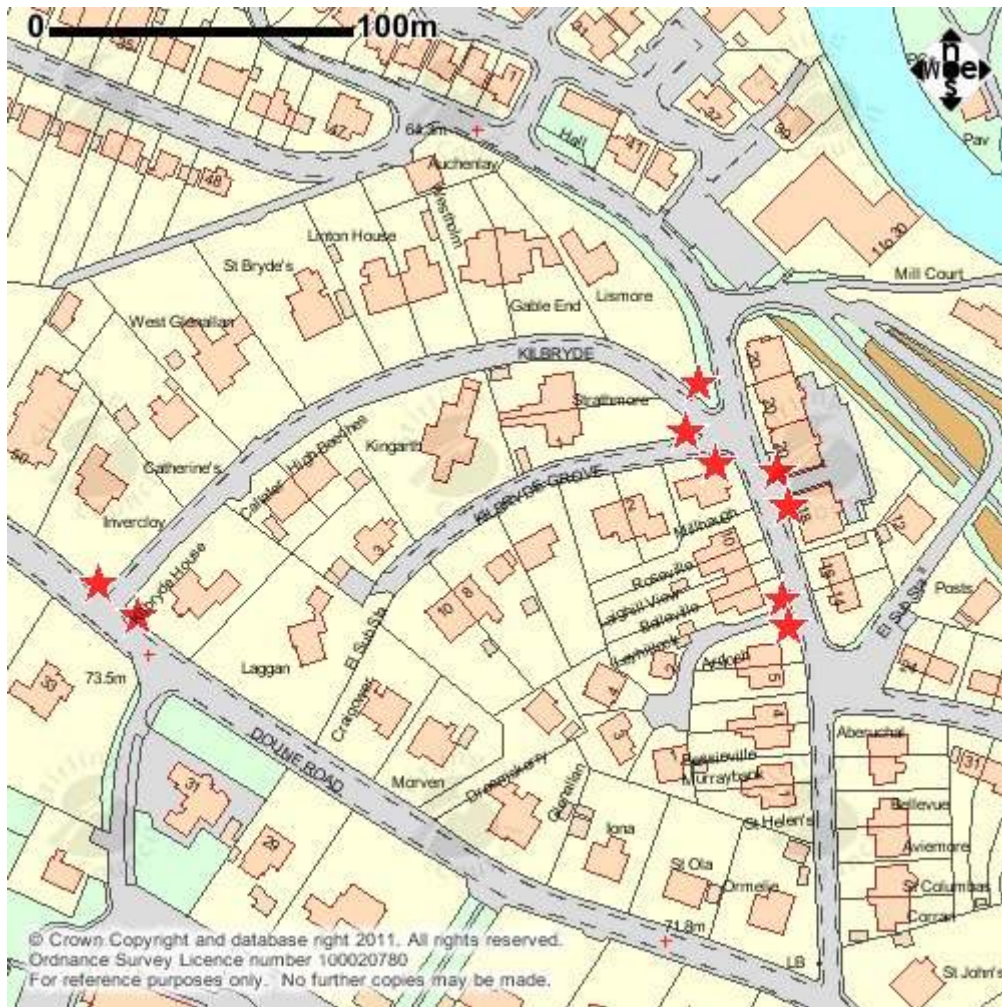

ANCHORSCROSS

ANDERSON COURT, ARDOCH CRESCENT, ATHOLL PLACE & ATHOLL COURT

ARGYLE GROVE, ARGYLE WAY AND ARGYLE TERRACE

BACKCROFT/BOGSIDE

BRAEMAR GROVE, BRAEMAR PARK & BRAEMAR AVENUE

BALMORAL COURT

BARCLAY PLACE & INGRAM DRIVE

BRUCE AVENUE, SCOTT DRIVE & COLDSTREAM AVENUE

BUCHAN DRIVE

DERMOCH DRIVE, KINNOULL AVENUE & CAWDOR CRESCENT

CHISHOLM AVENUE

**ALPIN DRIVE/WEDDERBURN ROAD CUL DE SACS (ALPIN DRIVE,
COCKBURN AVENUE, MORRISON PLACE, DOUGAL COURT, GRAHAM
AVENUE, PONT CRESCENT, HEPBURN COURT**

DRUMCASTLE COURT, JOHN R GRAY ROAD & GLENALLAN COURT

BOE COURT

HIGHFIELDS

KEIR STREET

KELLIE WYND (TOP OF)/ROBERTSON AVENUE

KILBRYDE CRESCENT, KILBRYDE GROVE & KILBRIDE COURT

KIPPENDAVIE AVENUE, LANDRICK TERRACE & LANDRICK AVENUE

KIPPENDAVIE MAINS

LAWDER PLACE & WHITECROSS AVENUE

VICTORIA GREEN

LEDCAMEROCH GARDENS

MACKENZIE COURT

MENTEITH VIEW

MURDOCH TERRACE

NEWTON LOAN