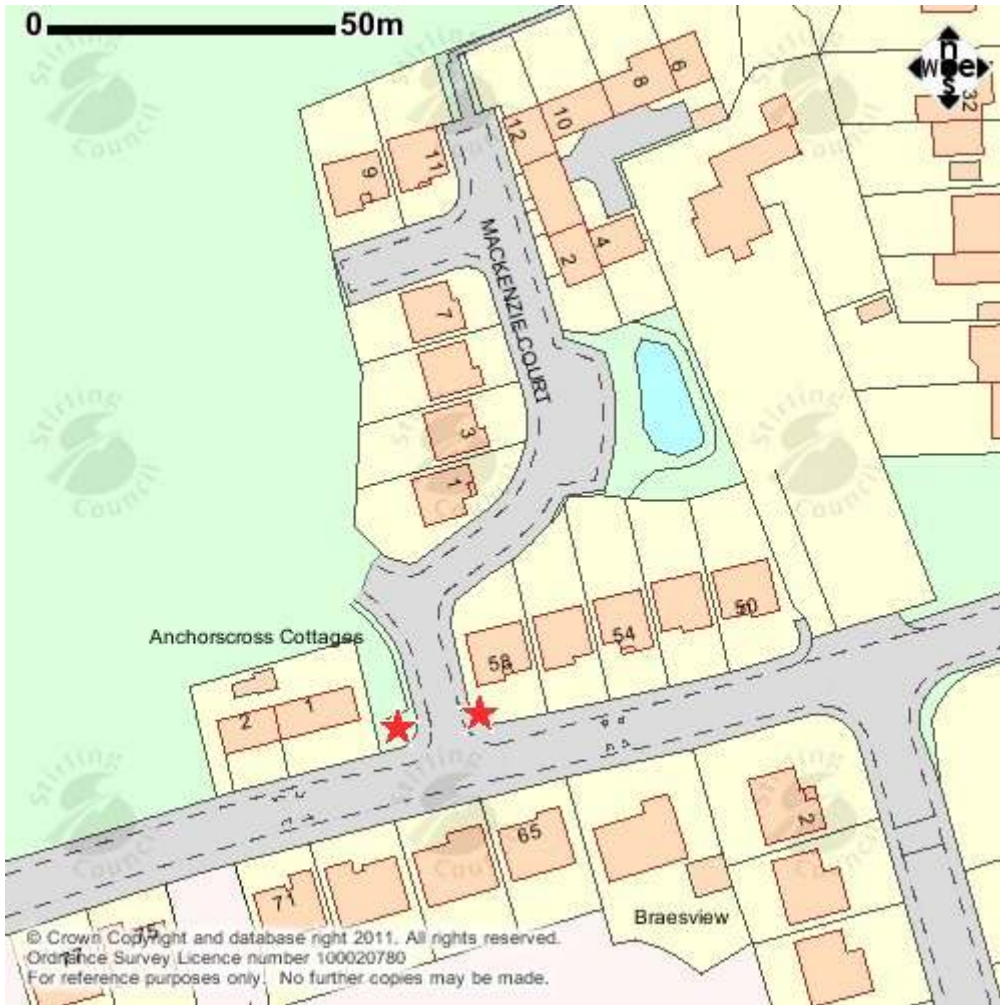

ANCHORSCROSS

ANDERSON COURT, ARDOCH CRESCENT, ATHOLL PLACE & ATHOLL COURT

ARGYLE GROVE, ARGYLE WAY AND ARGYLE TERRACE

BACKCROFT/BOGSIDE

BRAEMAR GROVE, BRAEMAR PARK & BRAEMAR AVENUE

BALMORAL COURT

BARCLAY PLACE & INGRAM DRIVE

BRUCE AVENUE, SCOTT DRIVE & COLDSTREAM AVENUE

BUCHAN DRIVE

DERMOCH DRIVE, KINNOULL AVENUE & CAWDOR CRESCENT

CHISHOLM AVENUE

**ALPIN DRIVE/WEDDERBURN ROAD CUL DE SACS (ALPIN DRIVE,
COCKBURN AVENUE, MORRISON PLACE, DOUGAL COURT, GRAHAM
AVENUE, PONT CRESCENT, HEPBURN COURT**

DRUMCASTLE COURT, JOHN R GRAY ROAD & GLENALLAN COURT

BOE COURT

HIGHFIELDS

KEIR STREET

KELLIE WYND (TOP OF)/ROBERTSON AVENUE

KILBRYDE CRESCENT, KILBRYDE GROVE & KILBRIDE COURT

KIPPENDAVIE AVENUE, LANDRICK TERRACE & LANDRICK AVENUE

KIPPENDAVIE MAINS

LAWDER PLACE & WHITECROSS AVENUE

VICTORIA GREEN

LEDCAMEROCH GARDENS

MACKENZIE COURT

MENTEITH VIEW

MURDOCH TERRACE

NEWTON LOAN