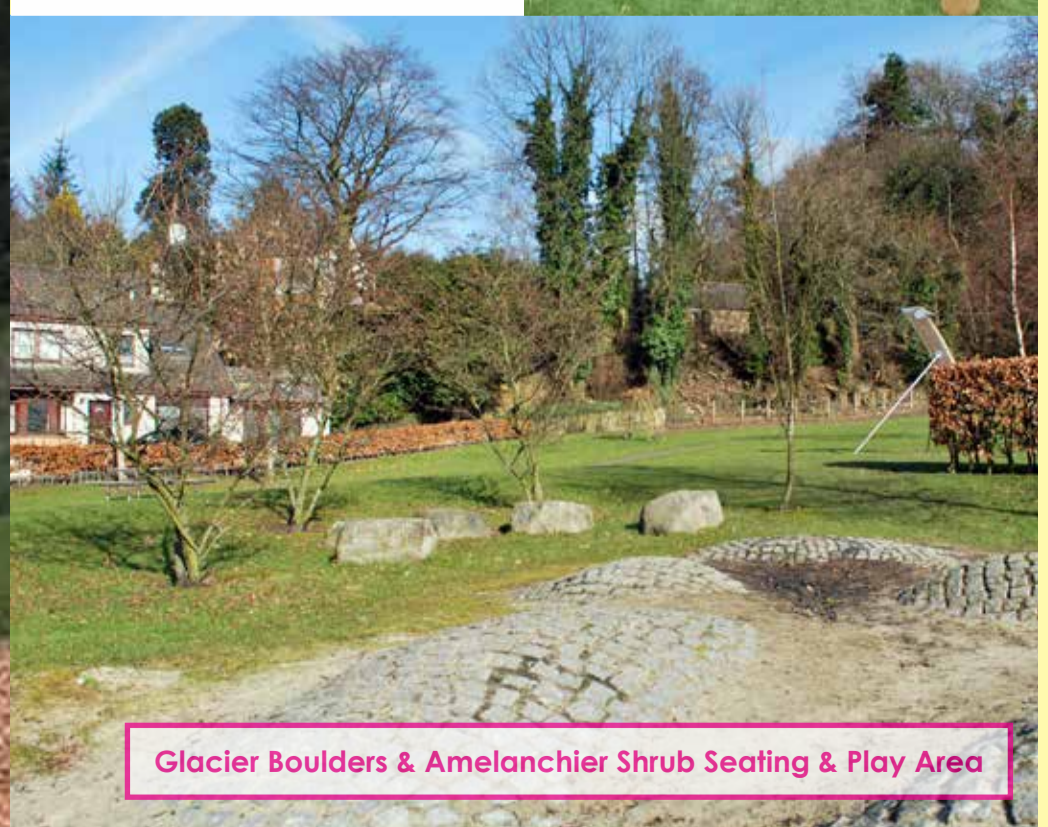

Laigh Hills Park Improvements Aspirational Plan

Community Consultation

October 2016

Connon Design
Landscape Architects