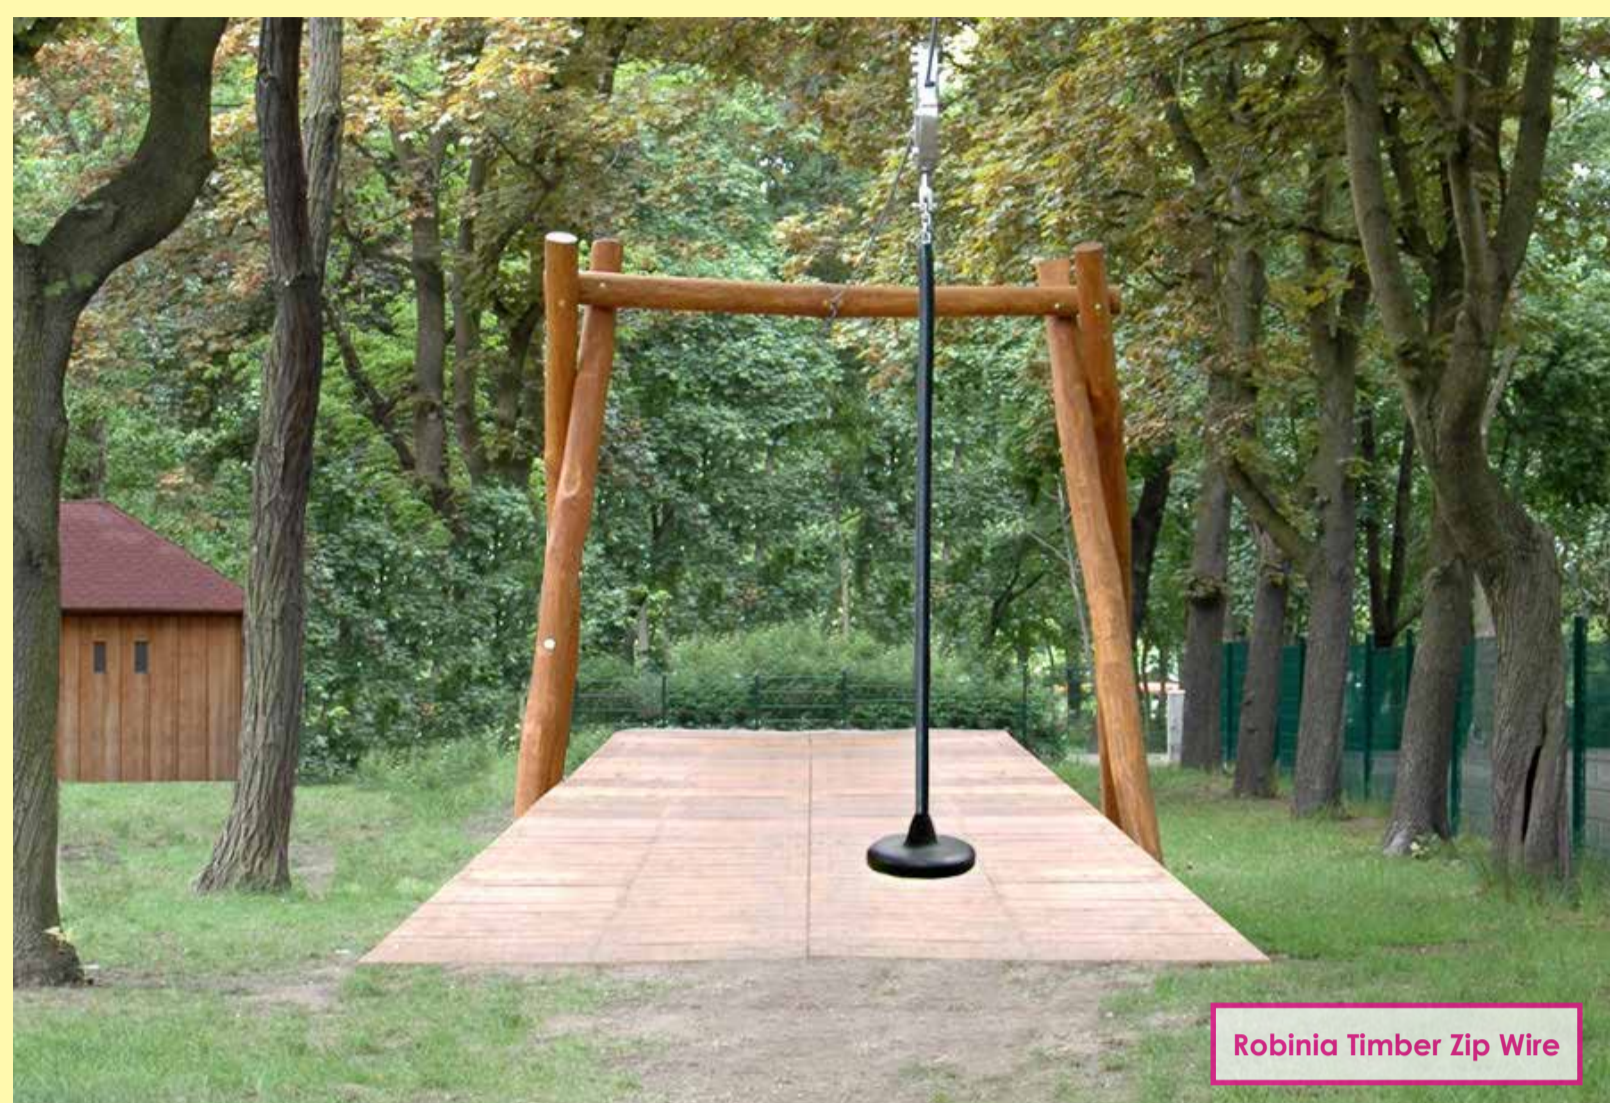

Laigh Hills Park Improvements Aspirational Plan

Community Consultation

October 2016

Connon Design
Landscape Architects